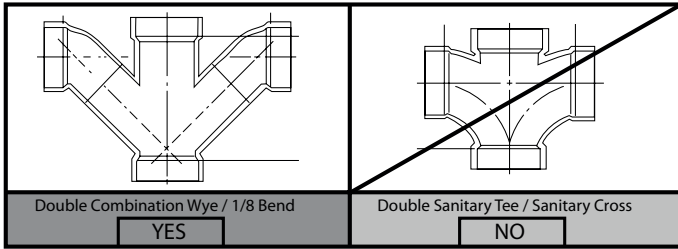

### Features

- 2-PC-Toilet
- 14 1/4" x 28 1/4" (362 x 718 mm)
- 1.28 gpf (4.8 lpf)
- Siphonic jet model
- Bottom outlet
- Concealed trapway
- Elongated bowl

### Product Specification

This two-piece toilet is made of vitreous china. The two-piece toilet is 14 1/4" ( ) x 28 1/4" ( ) x 85 lbs. The product has a concealed trapway and an elongated bowl. The product has a water use of 1.28 gpf (4.8 lpf). The two-piece toilet is Villeroy & Boch model 5C1201.

## Technical Information

Water use	1.28 gpf (4.8 lpf)
Material	Vitreous china
Warranty	One year limited warranty
Min Water pressure	8 psi
Water surface	8 1/2" x 11 1/2" (219 x 290 mm)
Trap diameter	2" (48mm)
Trap seal	2 1/2" (64mm)
Minimum rough-in	12" (305 mm) rough-in
Outlet	Bottom outlet
Shipping dimensions	18 1/2" x 29 1/2" x 15 3/4" (470 x 750 x 400 mm)
Shipping weight	93.64 lbs (42.48 kg)
Net weight	90.39 lbs (41 kg)